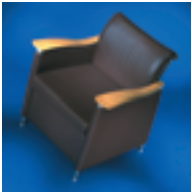

Appreciate Tempo's contemporary styling from every angle. Experience the comfort. Proper lumbar support, contoured seat cushions and extended arms help people get into (and out of) the chairs easily.

Tempo

Tempo

Full Family of Lounge Seating

Superior Comfort

Modular Componentry

Tempo Series is as practical as it is inviting.

Modular, preconfigured and freestanding components

comprise the basic series. "Floating" chair arms are curved for comfort and extended for ease of entry.

Adjustable foot glides compensate for uneven floors.

In addition, the "wall saver" leg design prevents

damage to adjacent walls.

Specify tempo fully upholstered or open. Choose arms in maple laminated plywood or soft, molded urethane for high traffic areas.