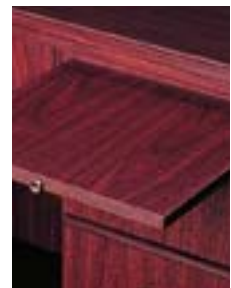

NATIONAL

Furniture with Personality®

Franklin™ Caseloads, Cordovan Laminate with High Sheen Worksurface
Arlington™ Seating, Spectrum Black

Franklin™ Casegoods

Franklin is rich in traditional style yet virtually maintenance-free. Quality wood grain laminate construction makes these units extremely durable while keeping the price affordable. Add to that the ability to outfit private offices, conference rooms and reception areas, and it's easy to see that Franklin is truly an outstanding value in traditional décor.

Franklin™ Reception Desk and Storage Bookcase, Judicial Laminate
Arlington™ Seating, Davenport Plum

Mitered Rim Top

Antique Brass Pulls

Dictation Slide

Franklin™ Laminates

Cordovan

Judicial

Please reference the National™ Price List or our website at www.nationalonline.com for additional product information.