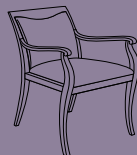

Cabriole Arm with Slat Back.
Fabric: Gatsby Jazz with Classic on Cherry trim.

Curve Arm with Wave Back.
Fabric: Gatsby Daisy with Natural on Maple trim.

Cabriole Arm with Star Back.
Fabric: Gatsby Jazz with Classic on Cherry trim.

Arm and Back Style Options

Serpentine Arm
Ellipse Back

Serpentine Arm
Wave Back

Serpentine Arm
Upholstered Back

Curve Arm
Ellipse Back

Curve Arm
Wave Back

Curve Arm
Upholstered Back

Scroll Arm
Star Back

Scroll Arm
Slat Back

Scroll Arm
Upholstered Back

Cabriole Arm
Star Back

Cabriole Arm
Slat Back

Cabriole Arm
Upholstered Back

www.haworth.com

HAWORTH®
Furniture For What's Next®

Haworth, Inc. One Haworth Center Holland, MI 49423-9576 USA
For more information, call 800.344.2600 or 616.393.3000. Haworth is a registered trademark of Haworth, Inc.
Printed in USA ©Haworth, Inc. 2001 3.01 Item #2195