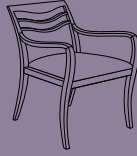

Serpentine Arm
Wave Back