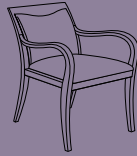

Forenze

A timeless aesthetic.

Clean. Simple. Accommodating. The work of Chesser Schacht Design, Forenze™ seating is a curvilinear designed series of wood chairs that redefine traditional, contemporary and transitional environments. And freedom of choice. Chair frames are offered in five back and four arm choices. A range of elegant fabrics and finishes. And all styles can be used with a variety of Haworth casegoods.

Cabriole Arm with Slat Back.
Fabric: Gatsby Jazz with Classic on Cherry trim.

Curve Arm with Wave Back.
Fabric: Gatsby Daisy with Natural on Maple trim.

Cabriole Arm with Star Back.
Fabric: Gatsby Jazz with Classic on Cherry trim.

Arm and Back Style Options

Serpentine Arm
Ellipse Back

Serpentine Arm
Wave Back

Serpentine Arm
Upholstered Back

Curve Arm
Ellipse Back

Curve Arm
Wave Back

Curve Arm
Upholstered Back

Scroll Arm
Star Back

Scroll Arm
Slat Back

Scroll Arm
Upholstered Back

Cabriole Arm
Star Back

Cabriole Arm
Slat Back

Cabriole Arm
Upholstered Back

www.haworth.com

HAWORTH®
Furniture For What's Next®

Haworth, Inc. One Haworth Center Holland, MI 49423-9576 USA
For more information, call 800.344.2600 or 616.393.3000. Haworth is a registered trademark of Haworth, Inc.
Printed in USA ©Haworth, Inc. 2001 3.01 Item #2195