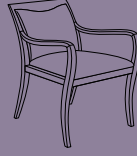

Star Back

Ellipse Back

Slat Back

Options shown in Natural on Maple and Classic on Cherry trims. Fully Upholstered Back option not shown.

Traditional seating that
always has a place.

Scroll Arm with Upholstered Back.
Fabric: Pluche Bisque with Classic on Cherry trim.

General Notes and Specifications The finest method of joinery, mortise and tenon secures the hard maple frame and seat rails. Double cross-locking dowels, with both glued and screwed corner blocks, ensure strength and enduring performance. Exceptional attention to detail includes flush joints on the side and top assembly, softly tapered back details and a rich lacquer finish. Front cover image shown as Serpentine Arm with Ellipse Back. Fabric: Pluche Marais with Medium Cherry on Cherry trim.

Arm and Back Style Options

Serpentine Arm
Ellipse Back

Serpentine Arm
Wave Back

Serpentine Arm
Upholstered Back

Curve Arm
Ellipse Back

Curve Arm
Wave Back

Curve Arm
Upholstered Back

Scroll Arm
Star Back

Scroll Arm
Slat Back

Scroll Arm
Upholstered Back

Cabriole Arm
Star Back

Cabriole Arm
Slat Back

Cabriole Arm
Upholstered Back

www.haworth.com

HAWORTH®
Furniture For What's Next®

Haworth, Inc. One Haworth Center Holland, MI 49423-9576 USA
For more information, call 800.344.2600 or 616.393.3000. Haworth is a registered trademark of Haworth, Inc.
Printed in USA ©Haworth, Inc. 2001 3.01 Item #2195