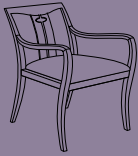

Arm and Back Style Options

Serpentine Arm
Ellipse Back