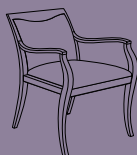

Forenze

A timeless aesthetic.

Clean. Simple. Accommodating. The work of Chesser Schacht Design, Forenze™ seating is a curvilinear designed series of wood chairs that redefine traditional, contemporary and transitional environments. And freedom of choice. Chair frames are offered in five back and four arm choices. A range of elegant fabrics and finishes. And all styles can be used with a variety of Haworth casegoods.

Cabriole Arm with Slat Back.
Fabric: Gatsby Jazz with Classic on Cherry trim.

Curve Arm with Wave Back.
Fabric: Gatsby Daisy with Natural on Maple trim.

Cabriole Arm with Star Back.
Fabric: Gatsby Jazz with Classic on Cherry trim.

Arm and Back Style Options

Serpentine Arm
Ellipse Back

Serpentine Arm
Wave Back

Serpentine Arm
Upholstered Back

Curve Arm
Ellipse Back

Curve Arm
Wave Back

Curve Arm
Upholstered Back

Scroll Arm
Star Back

Scroll Arm
Slat Back

Scroll Arm
Upholstered Back

Cabriole Arm
Star Back

Cabriole Arm
Slat Back

Cabriole Arm
Upholstered Back

www.haworth.com

HAWORTH®
Furniture For What's Next®

Haworth, Inc. One Haworth Center Holland, MI 49423-9576 USA
For more information, call 800.344.2600 or 616.393.3000. Haworth is a registered trademark of Haworth, Inc.
Printed in USA ©Haworth, Inc. 2001 3.01 Item #2195