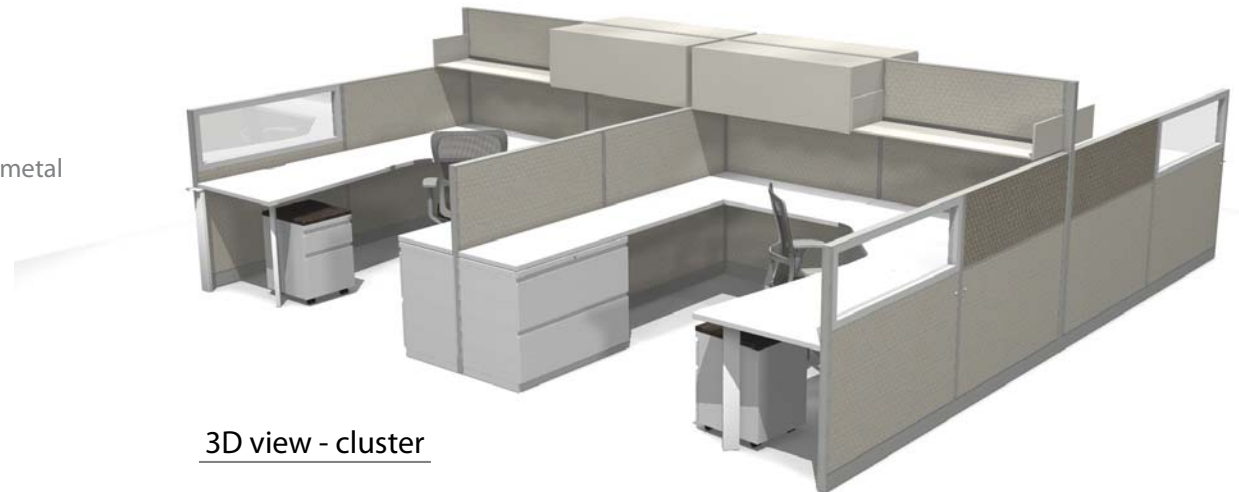

Plan View

Each workstation includes;

monolithic panels

(1) BBF fixed pedestal drawer, J style pull, metal

(1) FF fixed pedestal drawer, J style pull, metal

(1) open shelf, metal

(1) closed shelf w/ task light, metal

All fabrics and trim finishes are standard grade A

3D view - single

*seating is representational only
and is not included in pricing.*

3D view - cluster

Unigroup Too Typical Workstation

Typical 8x8A | 8'x 8' Standard

Plan View

Each workstation includes;
monolithic and segmented panels

- (1) BF mobile pedestal drawer, w/cushion, J style pull, metal
- (1) lateral file drawer, fixed, J style pull, metal
- (1) open shelf, metal
- (1) closed shelf w/ task light, metal
- (2) duplex receptacles at raceway
- 24"D worksurfaces, laminate

All fabrics and trim finishes are standard grade A

3D view - single

*seating is representational only
and is not included in pricing.*

3D view - cluster

Unigroup Too Typical Workstation

Typical 8x8B | 8'x 8' Upgrade