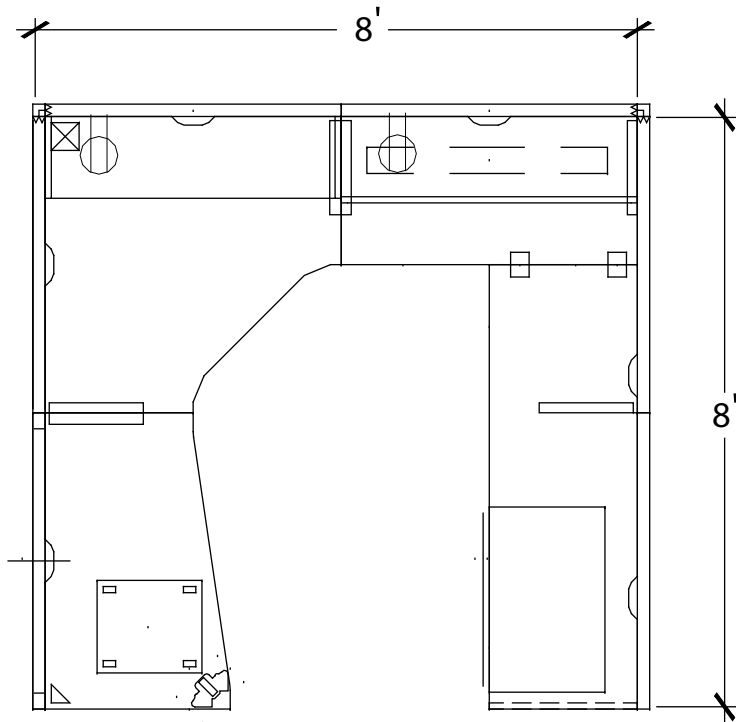

All fabrics and trim finishes are standard grade A

3D view - single

*seating is representational only
and is not included in pricing.*

3D view - cluster

Unigroup Too Typical Workstation

Typical 8x8A | 8'x 8' Standard

Plan View

Each workstation includes;
monolithic and segmented panels

- (1) BF mobile pedestal drawer, w/cushion, J style pull, metal
- (1) lateral file drawer, fixed, J style pull, metal
- (1) open shelf, metal
- (1) closed shelf w/ task light, metal
- (2) duplex receptacles at raceway
- 24"D worksurfaces, laminate