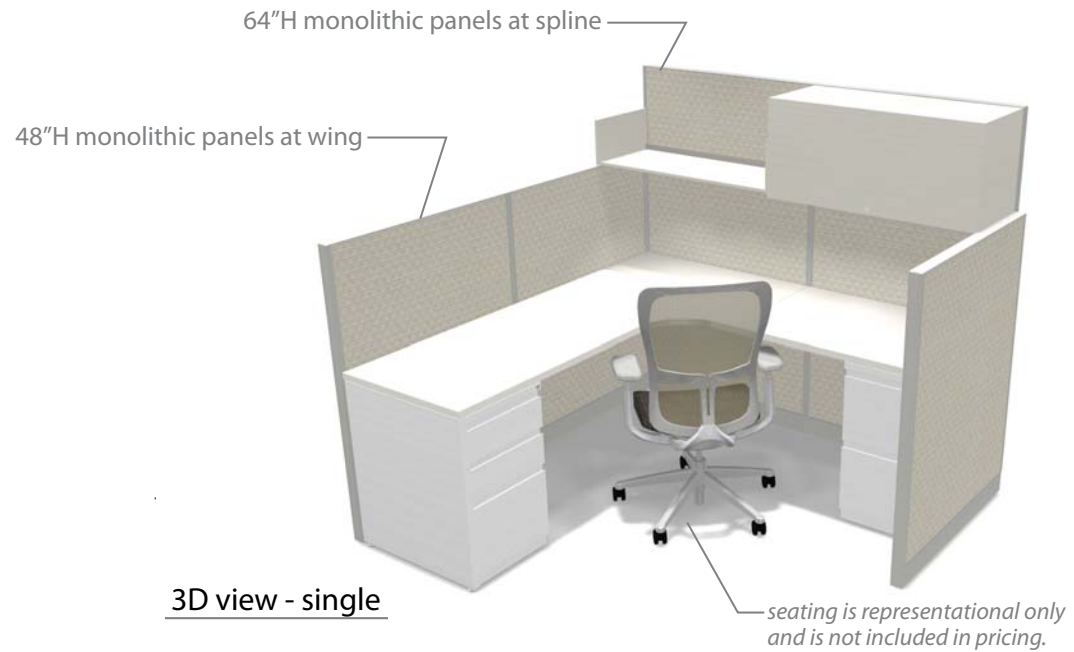

Plan View

Each workstation includes;

monolithic panels

(1) BBF fixed pedestal drawer, J style pull, metal

(1) FF fixed pedestal drawer, J style pull, metal

(1) open shelf, metal

(1) closed shelf w/ task light, metal

(2) duplex receptacles at raceway

24"D worksurfaces, laminate

All fabrics and trim finishes are standard grade A

3D view - single

3D view - cluster

Unigroup Too Typical Workstation

Typical 6x6A | 6'x 6' Standard

Plan View

Each workstation includes;

- monolithic and segmented panels
- (1) BF mobile pedestal drawer, w/cushion, J style pull, metal
- (1) FF fixed pedestal drawer, J style pull, metal
- (1) open shelf, metal
- (1) closed shelf w/ task light, metal
- (2) duplex receptacles at raceway
- 24"D worksurfaces, laminate

Plan View

Each workstation includes;
monolithic and segmented panels

- (1) BF mobile pedestal drawer, w/cushion, J style pull, metal
- (1) lateral file drawer, fixed, J style pull, metal
- (1) open shelf, metal
- (1) closed shelf w/ task light, metal
- (2) duplex receptacles at raceway
- 24"D worksurfaces, laminate