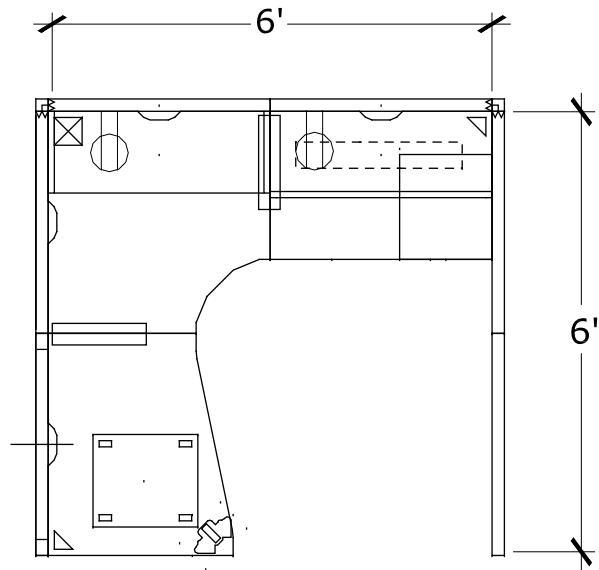

Plan View

Each workstation includes;

monolithic panels

(1) BBF fixed pedestal drawer, J style pull, metal

(1) FF fixed pedestal drawer, J style pull, metal

(1) open shelf, metal

(1) closed shelf w/ task light, metal

(2) duplex receptacles at raceway

24"D worksurfaces, laminate

All fabrics and trim finishes are standard grade A

3D view - single

3D view - cluster

Unigroup Too Typical Workstation

Typical 6x6A | 6'x 6' Standard

Plan View

Each workstation includes;

- monolithic and segmented panels
- (1) BF mobile pedestal drawer, w/cushion, J style pull, metal
- (1) FF fixed pedestal drawer, J style pull, metal
- (1) open shelf, metal
- (1) closed shelf w/ task light, metal
- (2) duplex receptacles at raceway
- 24"D worksurfaces, laminate