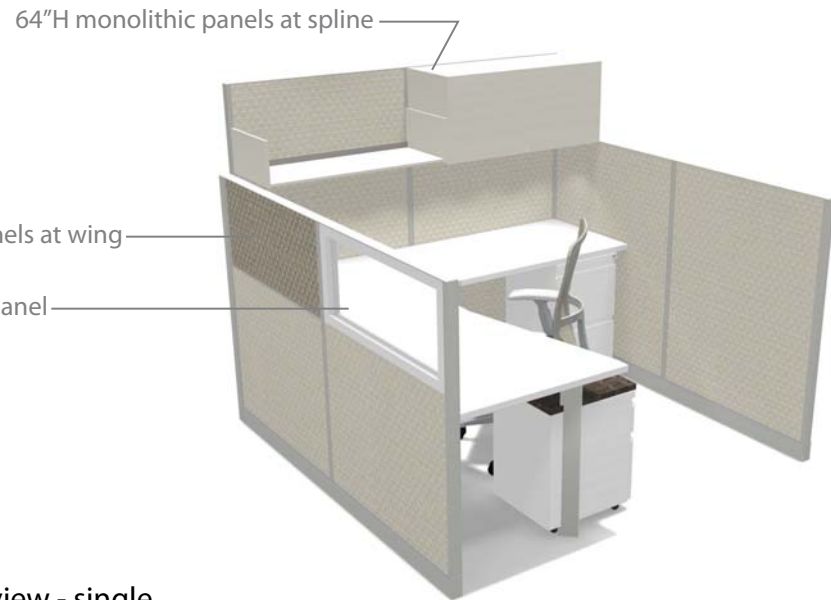

3D view - single