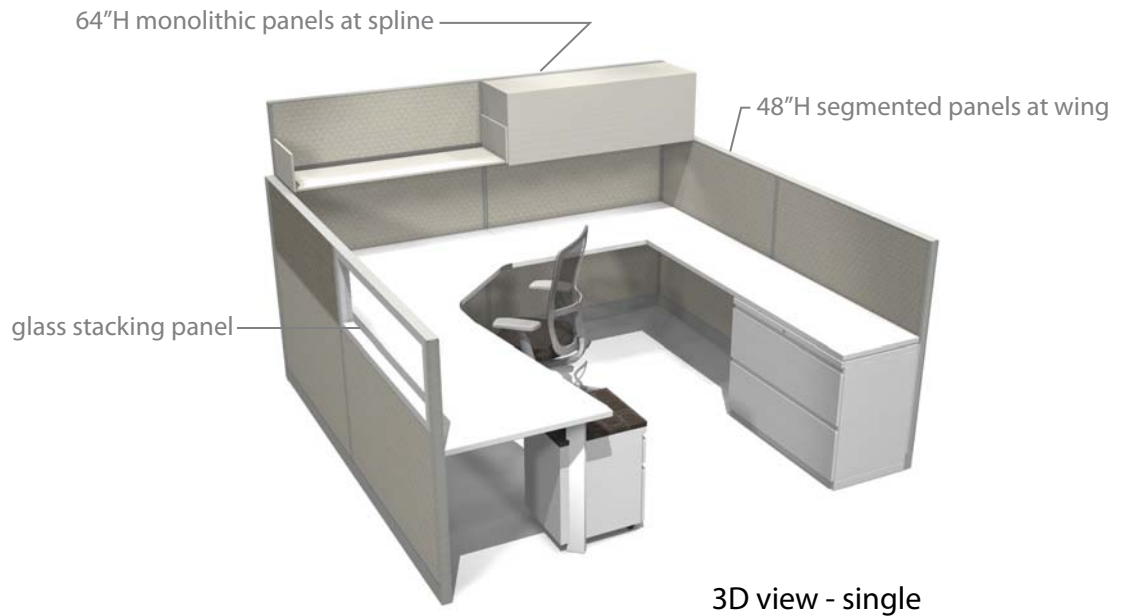

(1) BBF fixed pedestal drawer, J style pull, metal

(1) lateral file drawer fixed, J style pull, metal

(1) open shelf, metal

(1) closed shelf w/ task light, metal

(2) duplex receptacles at raceway

24"D worksurfaces, laminate

All fabrics and trim finishes are standard grade A

3D view - single

*seating is representational only
and is not included in pricing.*

3D view - cluster

Unigroup Too Typical Workstation

Typical 8x8A | 8'x 8' Standard

Plan View

Each workstation includes;
monolithic and segmented panels

- (1) BF mobile pedestal drawer, w/cushion, J style pull, metal
- (1) lateral file drawer, fixed, J style pull, metal
- (1) open shelf, metal
- (1) closed shelf w/ task light, metal
- (2) duplex receptacles at raceway
- 24"D worksurfaces, laminate

All fabrics and trim finishes are standard grade A

3D view - single

*seating is representational only
and is not included in pricing.*

3D view - cluster

Unigroup Too Typical Workstation

Typical 8x8B | 8'x 8' Upgrade