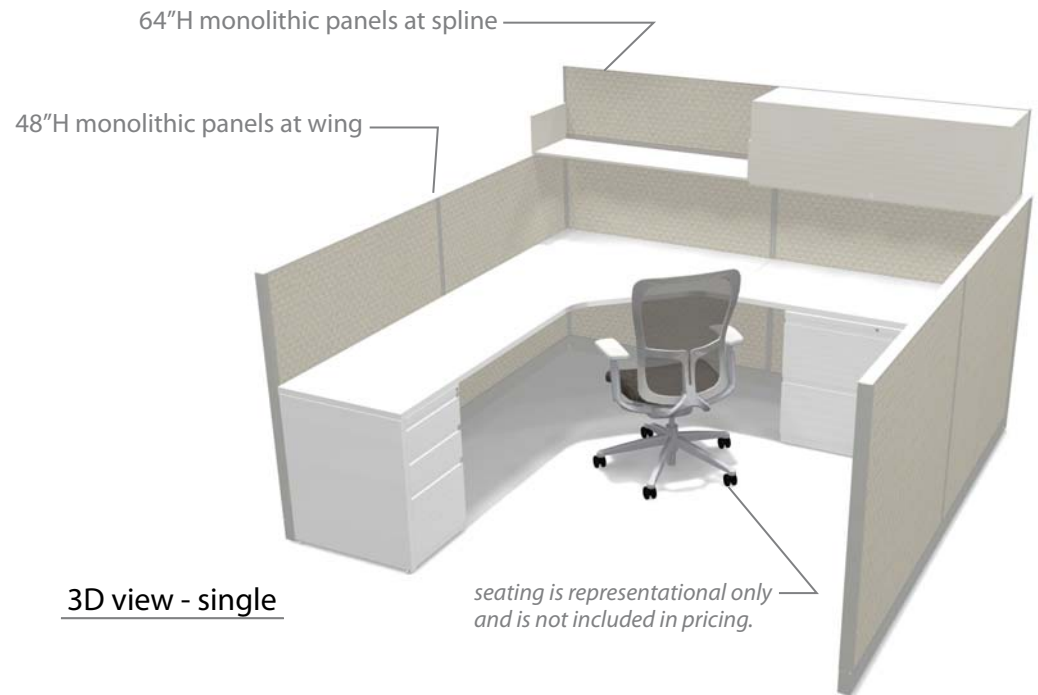

Plan View

Each workstation includes;

- monolithic and segmented panels
- (1) BF mobile pedestal drawer, w/cushion, J style pull, metal
- (1) FF fixed pedestal drawer, J style pull, metal
- (1) open shelf, metal
- (1) closed shelf w/ task light, metal
- (2) duplex receptacles at raceway
- 24"D worksurfaces, laminate

(1) BBF fixed pedestal drawer, J style pull, metal

(1) lateral file drawer fixed, J style pull, metal

(1) open shelf, metal

(1) closed shelf w/ task light, metal

(2) duplex receptacles at raceway

24"D worksurfaces, laminate

All fabrics and trim finishes are standard grade A

3D view - single

*seating is representational only
and is not included in pricing.*

3D view - cluster

Unigroup Too Typical Workstation

Typical 8x8A | 8'x 8' Standard

Plan View

Each workstation includes;
monolithic and segmented panels

- (1) BF mobile pedestal drawer, w/cushion, J style pull, metal
- (1) lateral file drawer, fixed, J style pull, metal
- (1) open shelf, metal
- (1) closed shelf w/ task light, metal
- (2) duplex receptacles at raceway
- 24"D worksurfaces, laminate