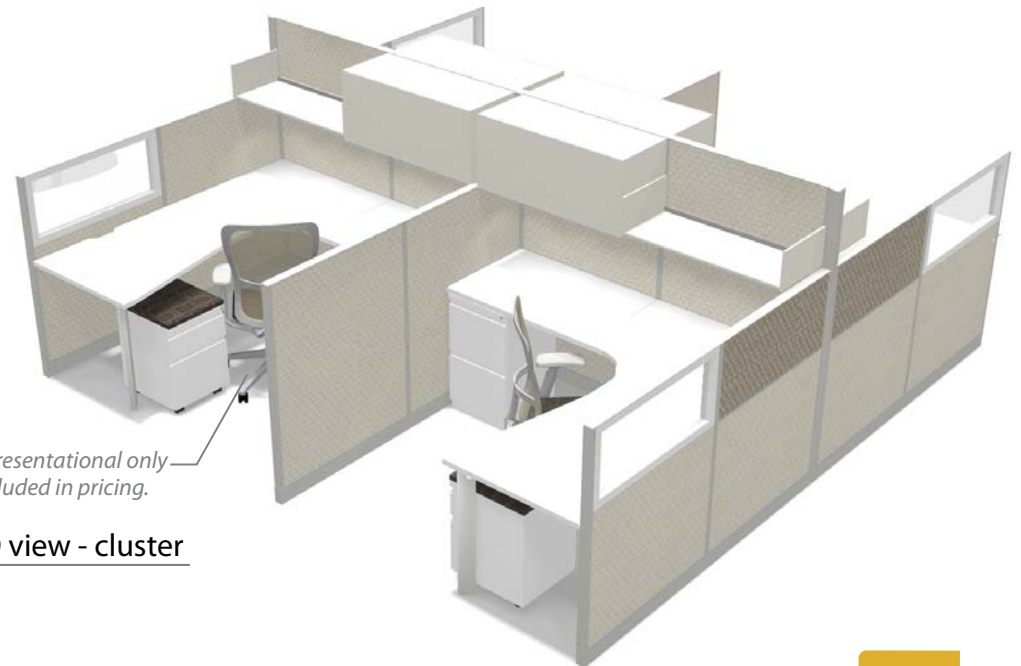

Plan View

Each workstation includes;

monolithic panels

(1) BBF fixed pedestal drawer, J style pull, metal

(1) FF fixed pedestal drawer, J style pull, metal

(1) open shelf, metal

(1) closed shelf w/ task light, metal

(2) duplex receptacles at raceway

24"D worksurfaces, laminate

All fabrics and trim finishes are standard grade A

3D view - single

3D view - cluster

Unigroup Too Typical Workstation

Typical 6x6A | 6'x 6' Standard

Plan View

Each workstation includes;

- monolithic and segmented panels
- (1) BF mobile pedestal drawer, w/cushion, J style pull, metal
- (1) FF fixed pedestal drawer, J style pull, metal
- (1) open shelf, metal
- (1) closed shelf w/ task light, metal
- (2) duplex receptacles at raceway
- 24"D worksurfaces, laminate

All fabrics and trim finishes are standard grade A

3D view - single

3D view - cluster

Unigroup Too Typical Workstation

Typical 6x6B | 6'x 6' Upgraded

Plan View

Each workstation includes;

monolithic panels